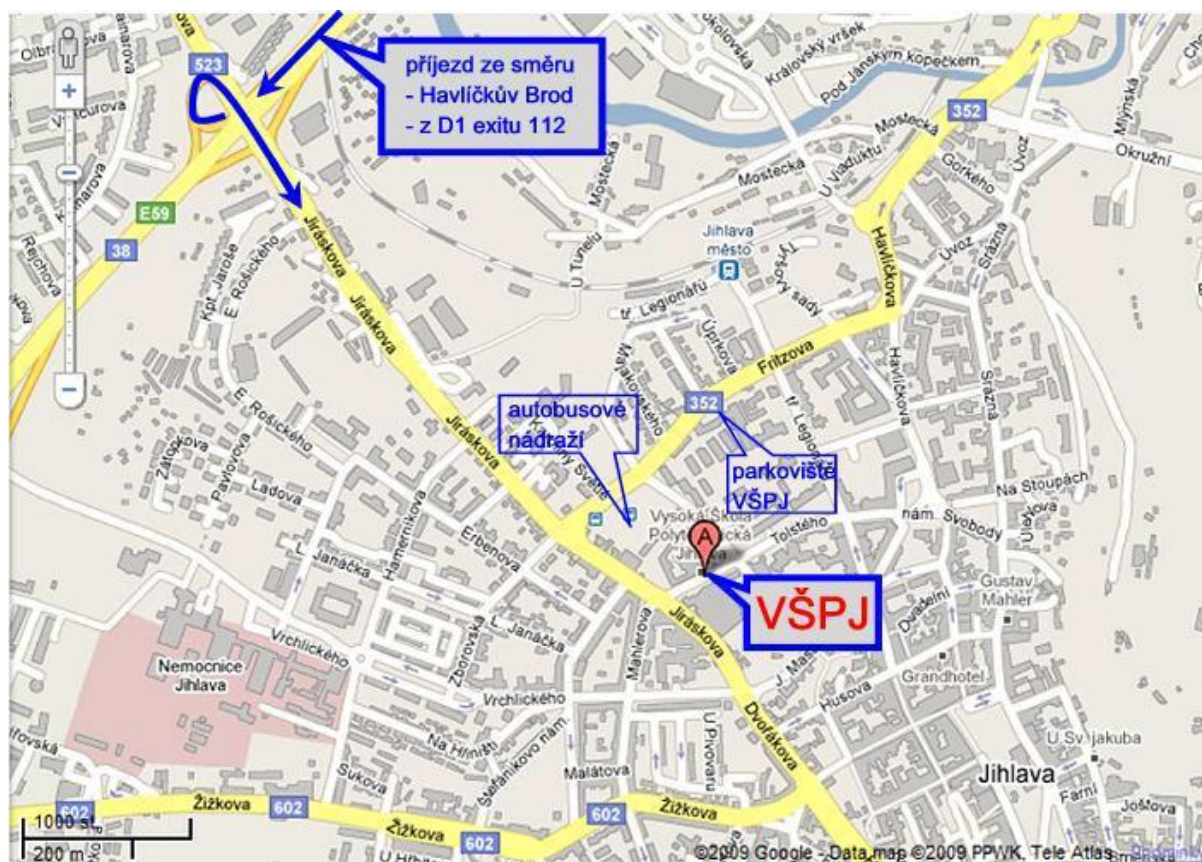

Conference location

College of Polytechnics Jihlava
Tolstého 16, 586 01 Jihlava
Czech Republic
www.vspj.cz

Transport

- from the ICOM bus station approx. 300 m uphill ([detail](#))
- from the railway station by trolleybus BI to the stop Sokolovna, the building of the College is approx. 50 m from the stop in the travel direction (travel time 9 minutes, stops: Hlav. nádraží ČD - Na Vyhlídce - Jiřího z Poděbrad - Pod Ján. kopečkem - Gorkého - Chlumova - Dům kultury - Sokolovna)
- parking is possible at the car park of the College in Fritzova Street, entry is at the crossroad of Fritzova and Nerudova Streets ([detail](#))

Map

Notes

- příjezd ze směru Havlíčkův Brod, z D1 exitu 112 = arrival from the town of Havlíčkův Brod and from the D1 motorway (exit 112)
- autobusové nádraží = bus station
- parkoviště VŠPJ = parking place of the College of Polytechnics Jihlava
- VŠPJ = College of Polytechnics Jihlava